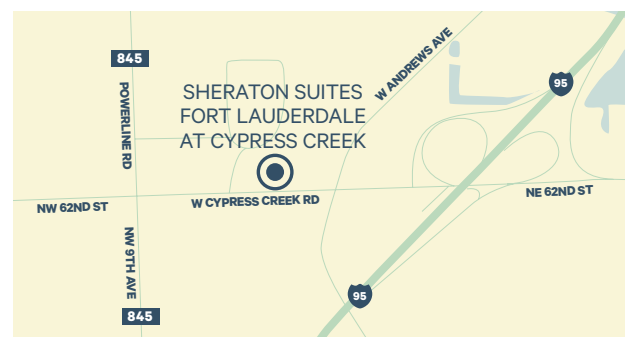

CONTACT US

For your next successful meeting or memorable event, call us at 954 772 5400, or visit us online at sheratonsuitesfortlauderdale.com.