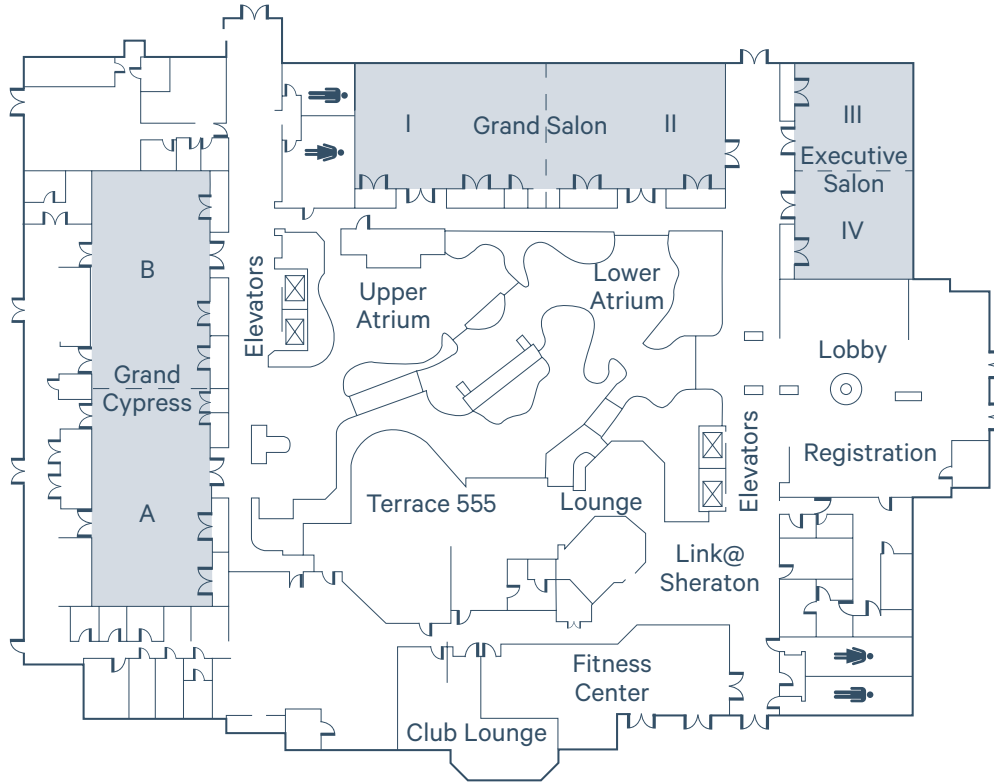

specialties, along with numerous menu items from *Sheraton's Paired & Craft Beer* selections. Plan an inspired event for up to 250 guests in our event facilities.

The newly renovated *Sheraton Fitness® Programmed by Core Performance* has the latest state-of-the-art equipment from LifeFitness® Signature Series, including 4 ellipticals, 3 Lifecycle machines, 5 treadmills, 3 incline benches, a full set of free weights and 1 Cable Fitness Universal Machine. All workout machines feature a television for your personal enjoyment.

CONTACT US

For your next successful meeting or memorable event, call us at 954 772 5400, or visit us online at sheratonsuitesfortlauderdale.com.

**SHERATON SUITES FORT
LAUDERDALE AT CYPRESS CREEK**

555 N.W. 62nd Street
Fort Lauderdale, FL, 33309
T 954 772 5400

sheratonsuitesfortlauderdale.com

Meeting & Function Space

MEETING & FUNCTION SPACE CAPACITY CHART

Room Name	Sq. Ft.	Room Size	Ceiling	Rounds of 10	Theater	Reception	Conference	3 per 6' Classroom	U-Shape	Hollow Square
Grand Cypress	3565	31' x 115'	9' - 10'2"	320	400	350	100	250	100	106
Cypress A	1674	31' x 54'	9' - 10'2"	150	200	180	50	120	45	45
Cypress B	1891	31' x 61'	9' - 10'2"	170	200	200	55	125	50	50
Grand Salon	3142	32'6" x 96'4"	9' - 10'2"	260	300	280	86	200	80	86
Salon I	1630	32'6" x 50'	9' - 10'2"	100	175	160	50	90	40	46
Salon II	1512	32'6" x 46'4"	9' - 10'2"	100	150	150	40	80	40	40
Executive Salon	1723	30'4" x 56'7"	9' - 10'2"	120	150	130	50	100	50	56
Salon III	851	30'4" x 28'	9' - 10'2"	60	60	60	30	35	24	30
Salon IV	872	30'4" x 28'7"	9' - 10'2"	60	70	60	30	35	24	30
Atrium	2903	114' x 77'	-	200	-	300	-	-	-	-
Boardroom 233	546	14' - 44'2"	7' - 7'11"	-	-	-	10	-	-	-
Boardroom 234	546	14' - 44'2"	7' - 7'11"	-	-	-	10	-	-	-